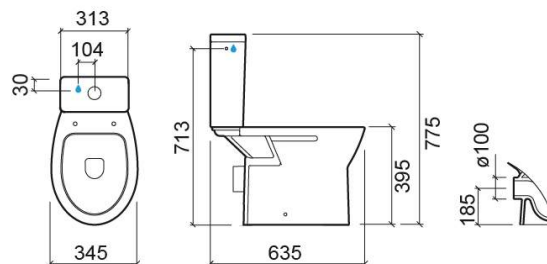

Easy HO close coupled toilet - Pergamon

Discontinued

Ref. 131022054

EAN Code. 5604815316339

Description

Discontinued product - available until permanent stock rupture.

Features

- Horizontal outlet
- Side fixings
- Fixing kit included

Technical Information

Length: 635 mm

Width: 345 mm

Height: 395 mm

Weight: 20.5 kg

Collection: Easy

Product type: Toilets

Style: Traditional