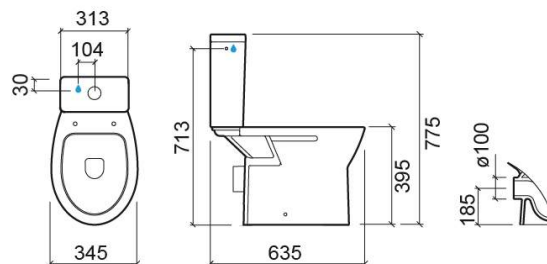

Easy HO close coupled toilet - Pergamon

Discontinued

Ref. 131022054

EAN Code. 5604815316339

Description

Discontinued product - available until permanent stock rupture.

Features

- Horizontal outlet
- Side fixings
- Fixing kit included

Technical Information

Length: 635 mm

Width: 345 mm

Height: 395 mm

Weight: 20.5 kg

Collection: Easy

Product type: Toilets

Style: Traditional

Product Format: Oval

Material: Ceramic

Installation type: Floor