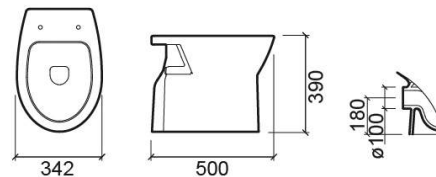

Easy HO low level toilet - White

Discontinued

Ref. 131012004

EAN Code. 5604815315776

Description

Discontinued product - available until permanent stock rupture.

Technical Information

Length: 500 mm

Width: 342 mm

Height: 390 mm

Weight: 19.7 kg

Collection: Easy

Product type: Toilets

Style: Traditional

Product Format: Oval

Material: Ceramic