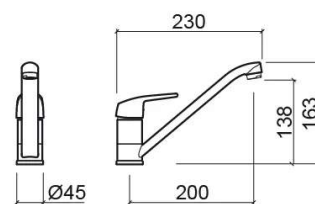

Easy kitchen mixer with EcoSpot and Cold Open - Chrome

Ref. 536300111NF

EAN Code. 5604815611649

Description

The handle opening is blocked to the right so that it doesn't activate the water heating system.

Technical Information

Length: 230 mm

Width: 45 mm

Height: 163 mm

Weight: 1.11 kg

Collection: Easy

Product type: Kitchen taps

Material: Brass

Features

- Flow rate at 3 Bar - 8° 6L/min and 25° 12L/min
- With swivel spout
- With ColdOpen system
- With EcoSpot system
- Fixing kit included
- Kitchen tap hole Ø35mm

Downloads

Videos

[Cold Open technology mixer \(JPG\)](#) ,