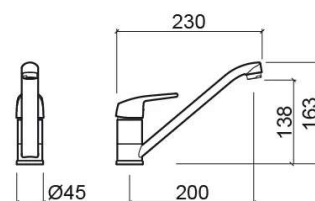

Easy kitchen mixer with EcoSpot and Cold Open - Chrome

Ref. 536300111NF

EAN Code. 5604815611649

Description

Handle opening to the right is locked to avoid activating the water heating system.

Technical Information

Length: 230 mm

Width: 45 mm

Height: 163 mm

Weight: 1.11 kg

Collection: Easy

Product type: Kitchen taps

Material: Brass

Features

- Flow rate at 3 Bar - 8° 6L/min and 25° 12L/min
- With swivel spout
- With ColdOpen system
- With EcoSpot system
- Fixing kit included
- Kitchen tap hole Ø35mm

Downloads

Videos

Cold Open technology mixer (JPG) ,