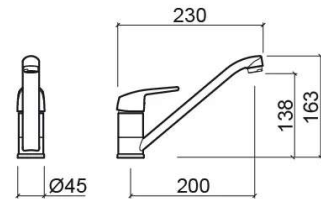

## Technical Information

Length: 230 mm

Width: 45 mm

Height: 163 mm

Weight: 1.11 kg

Collection: Easy

Product type: Kitchen taps

Material: Brass

## Features

- Flow rate at 3 Bar - 14.5L/min
- With swivel spout
- Fixing kit included
- Kitchen tap hole Ø35mm