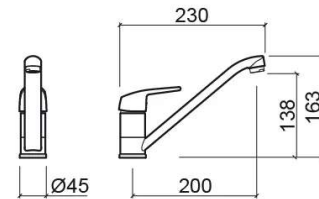

## Technical Information

Length: 230 mm

Width: 45 mm

Height: 163 mm

Weight: 1.11 kg

Collection: Easy

Product type: Kitchen taps

Material: Brass

## Features

- Flow rate at 3 Bar - 14.5L/min
- With swivel spout
- Fixing kit included
- Kitchen tap hole Ø35mm