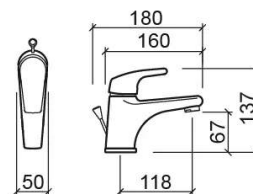

Easy long spout basin mixer with waste - Chrome

Ref. 536430011

EAN Code. 5604815608137

Technical Information

Length: 180 mm

Width: 50 mm

Height: 137 mm

Weight: 1.69 kg

Collection: Easy

Product type: Taps

Style: Contemporary

Material: Brass; ZAMAK

Installation type: Basin shelf

Features

- Fixing kit included
- Hot & cold flexible connectors included
- Single lever mixer
- Automatic outlet valve included
- Flow rate at 3 Bar - 12.5L/min