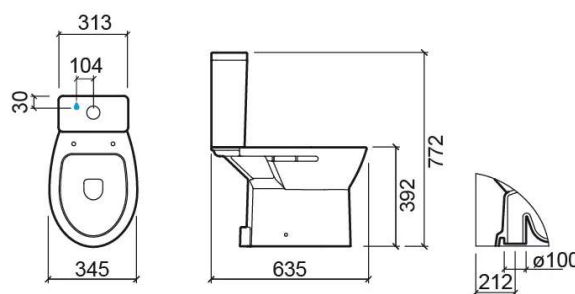

Easy Pack VO close coupled toilet and toilet seat - White

Discontinued

Ref. 131925004

EAN Code. 5604815317619

Description

Pack elements: Close coupled VO toilet (131021004), Toilet cistern with flush mechanism (131111004LM), Thermoplast toilet seat (2312100)

Discontinued product - available until permanent stock rupture.

Features

- Vertical outlet
- Side fixings
- Fixing kit included
- Trap included

Technical Information

Length: 635 mm

Width: 345 mm

Height: 772 mm

Weight: 35.00 kg

Collection: Easy

Product type: Toilets

Style: Traditional

Product Format: Oval

Material: Ceramic

Installation type: Floor

Downloads