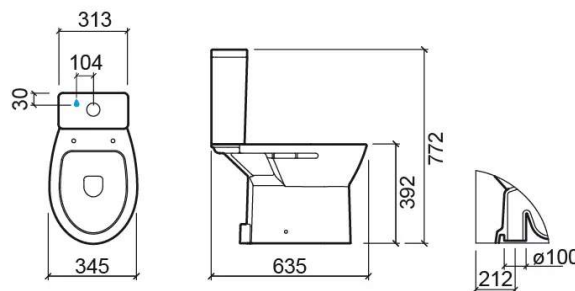

Easy Pack VO close coupled toilet and toilet seat - White

Discontinued

Ref. 131925004

EAN Code. 5604815317619

Description

Pack elements: Close coupled VO toilet (131021004), Toilet cistern with flush mechanism (131111004LM), Thermoplast toilet seat (2312100)

Discontinued product - available until permanent stock rupture.

Features

- Vertical outlet
- Side fixings
- Fixing kit included
- Trap included

Technical Information

Length: 635 mm

Width: 345 mm

Height: 772 mm

Weight: 35.00 kg

Collection: Easy

Product type: Toilets

Style: Traditional

Product Format: Oval

Material: Ceramic

Installation type: Floor