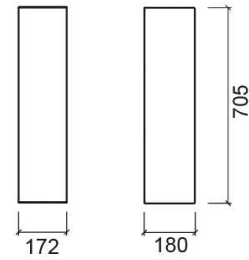

Easy pedestal - White

Ref. 131200004

EAN Code. 5604815315844

Technical Information

Length: 172 mm

Width: 180 mm

Height: 705 mm

Weight: 12.80 kg

Collection: Easy

Product type: Basins

Material: Ceramic

Installation type: Floor

Variations

Pergamon (Discontinued)

172x180x705 mm

Ref. 131200054

EAN Code. 5604815316308

Weight: 12.80 kg

Downloads

Cleaning Manuals

Cleaning Manual (PDF) ,

2D & 3D Files

131200 CAD 3D (ZIP) ,

Technical Drawings