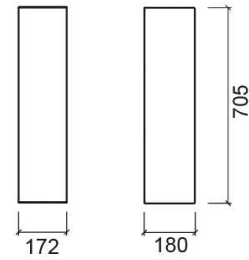

Easy pedestal - White

Ref. 131200004

EAN Code. 5604815315844

Technical Information

Length: 172 mm

Width: 180 mm

Height: 705 mm

Weight: 12.80 kg

Collection: Easy

Product type: Basins

Material: Ceramic

Installation type: Floor