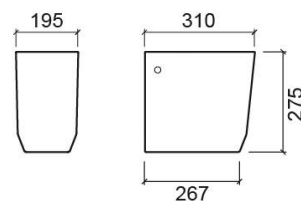

Easy semi pedestal - White

Ref. 131220004

EAN Code. 5604815315851

Description

Discontinued product - available until permanent stock rupture.

Features

- Fixing kit included

Technical Information

Length: 195 mm

Width: 310 mm

Height: 275 mm

Weight: 7.5 kg

Collection: Easy

Product type: Basins

Material: Ceramic

Installation type: Wall hung

Variations

Pergamon (Discontinued)

195x310x275 mm

Ref. 131220054

EAN Code. 5604815316377

Weight: 7.5 kg

Downloads

Cleaning Manuals