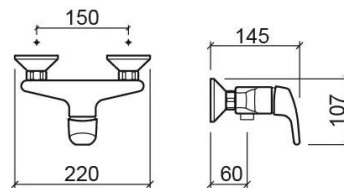

Easy shower valve - Chrome

Ref. 536070111

EAN Code. 5604815607468

Technical Information

Length: 145 mm

Width: 220 mm

Height: 107 mm

Weight: 1.82 kg

Collection: Easy

Product type: Taps

Style: Contemporary

Material: Brass; ZAMAK

Installation type: Wall mounted

Features

- Hand shower - 1 function
- Single lever mixer
- Mixa hand shower, 1.75m shower hose and wall bracket included
- Flow rate at 3 Bar - 13.6L/min