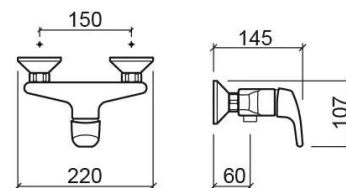

Easy shower valve - Chrome

Ref. 536070111

EAN Code. 5604815607468

Technical Information

Length: 145 mm

Width: 220 mm

Height: 107 mm

Weight: 1.82 kg

Collection: Easy

Product type: Taps

Style: Contemporary

Material: Brass; ZAMAK

Installation type: Wall mounted

Features

- Hand shower - 1 function
- Single lever mixer
- Mixa hand shower, 1.75m shower hose and wall bracket included
- Flow rate at 3 Bar - 13.6L/min