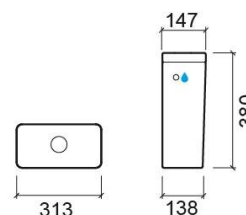

Easy toilet cistern with efficient flush mechanism and side water supply - White

Ref. 131143004LM

EAN Code. 5604815330557

Technical Information

Length: 313 mm

Width: 147 mm

Height: 380 mm

Weight: 10.00 kg

Collection: Easy

Product type: Cisterns

Material: Ceramic

Installation type: Exterior

Features

- Dual flush
- Left/right water supply
- Fixing kit included
- Flush mechanism included
- Flush volume - 3/4.5Lpf