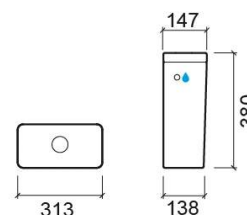

# Easy toilet cistern with efficient flush mechanism and side water supply - White

Ref. 131143004LM

EAN Code. 5604815330557

## Technical Information

Length: 313 mm

Width: 147 mm

Height: 380 mm

Weight: 10.00 kg

Collection: Easy

Product type: Cisterns

Material: Ceramic