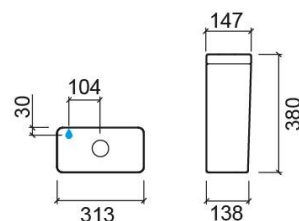

Easy toilet cistern with efficient flush mechanism - White

Ref. 131141004LM

EAN Code. 5604815330540

Technical Information

Length: 313 mm

Width: 147 mm

Height: 380 mm

Weight: 10.00 kg

Collection: Easy

Product type: Cisterns

Material: Ceramic

Installation type: Exterior

Features

- Dual flush
- Bottom left water supply
- Fixing kit included
- Flush mechanism included
- Flush volume - 3/4.5Lpf