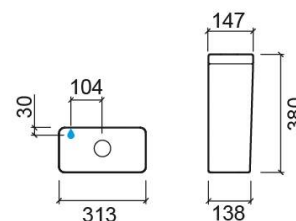

## Technical Information

Length: 313 mm

Width: 147 mm

Height: 380 mm

Weight: 10.00 kg

Collection: Easy

Product type: Cisterns

Material: Ceramic

## Features

- Dual flush
- Bottom left water supply
- Fixing kit included
- Flush mechanism included
- Flush volume - 3/4.5Lpf