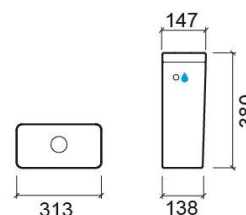

# Easy toilet cistern with side water supply - White

Ref. 131113004LM

EAN Code. 5604815318005

## Technical Information

Length: 313 mm

Width: 147 mm

Height: 380 mm

Weight: 10.00 kg

Collection: Easy

Product type: Cisterns

Material: Ceramic