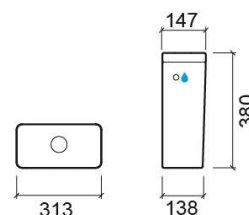

Easy toilet cistern with side water supply - White

Ref. 131113004LM

EAN Code. 5604815318005

Technical Information

Length: 313 mm

Width: 147 mm

Height: 380 mm

Weight: 10.00 kg

Collection: Easy

Product type: Cisterns

Material: Ceramic

Installation type: Exterior

Features

- Dual flush
- Left/right water supply
- Fixing kit included
- Flush mechanism included
- Flush volume - 3/6Lpf