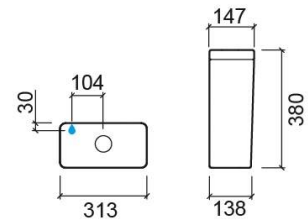

## Technical Information

Length: 313 mm

Width: 147 mm

Height: 380 mm

Weight: 10.00 kg

Collection: Easy

Product type: Cisterns

Material: Ceramic