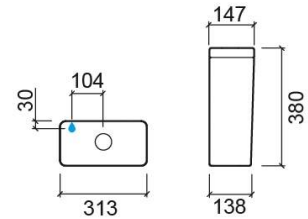

Easy toilet cistern - White

Ref. 131111004LM

EAN Code. 5604815318012

Technical Information

Length: 313 mm

Width: 147 mm

Height: 380 mm

Weight: 10.00 kg

Collection: Easy

Product type: Cisterns

Material: Ceramic

Installation type: Exterior

Features

- Dual flush
- Bottom left water supply
- Fixing kit included
- Flush mechanism included
- Flush volume - 3/6Lpf