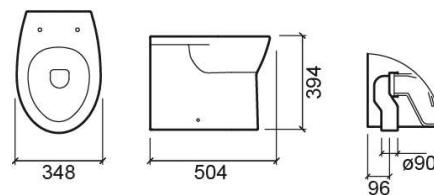

Easy VO back-to-wall low level toilet - White

Ref. 131013004

EAN Code. 5604815317183

Technical Information

Length: 504 mm

Width: 348 mm

Height: 394 mm

Weight: 18.90 kg

Collection: Easy

Product type: Toilets

Style: Traditional

Product Format: Oval

Material: Ceramic

Installation type: Floor

Features

- Vertical outlet
- Back-to-wall
- Side fixings
- Fixing kit included
- Trap included