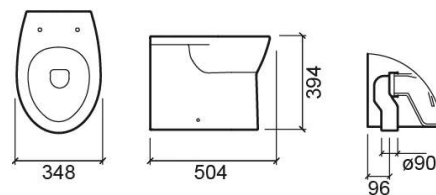

Easy VO back-to-wall low level toilet - White

Ref. 131013004

EAN Code. 5604815317183

Technical Information

Length: 504 mm

Width: 348 mm

Height: 394 mm

Weight: 18.90 kg

Collection: Easy

Product type: Toilets

Style: Traditional

Product Format: Oval

Material: Ceramic

Installation type: Floor

Features

- Vertical outlet
- Back-to-wall
- Side fixings
- Fixing kit included
- Trap included