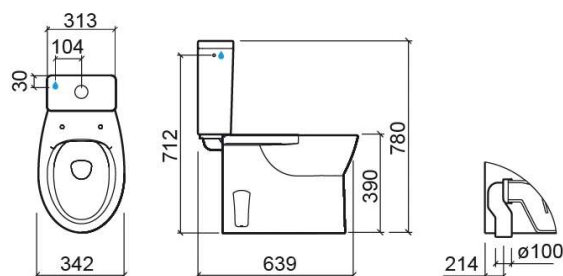

Easy VO close coupled toilet with Rimflush - White

Ref. 131023004CX

EAN Code. 5604815330908

Technical Information

Length: 639 mm

Width: 342 mm

Height: 400 mm

Weight: 24.20 kg

Collection: Easy

Product type: Toilets

Style: Traditional

Product Format: Oval

Material: Ceramic

Installation type: Floor

Features

- With Rimflush system
- Vertical outlet
- Vertical side fixings
- Fixing kit included
- Trap included