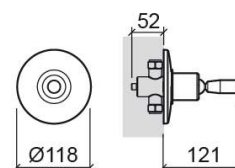

Eco concealed timed flow urinal tap with toggle lever - Chrome

Ref. 519574111

EAN Code. 5604815610239

Technical Information

Length: 121 mm

Diameter: Ø118 mm

Weight: 0.91 kg

Collection: [Eco](#)

Product type: Reduced mobility, Installation and Flush

Systems

Material: Brass

Installation type: Concealed

Features

- Timed flush
- Internal installation
- Adjustable flush volume
- Flush time - 10s
- Flush volume at 3 Bar - 2.31Lpf
- Water connection - G1/2"