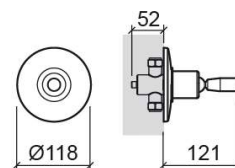

Eco concealed timed flow urinal tap with toggle lever - Chrome

Ref. 519574111

EAN Code. 5604815610239

Technical Information

Length: 121 mm

Diameter: Ø118 mm

Weight: 0.91 kg

Collection: Eco

Product type: Reduced mobility, Installation and Flush

Systems

Material: Brass

Installation type: Concealed

Features

- Timed flush
- Internal installation
- Adjustable flush volume
- Flush time - 10s
- Flush volume at 3 Bar - 2.31Lpf
- Water connection - G1/2"