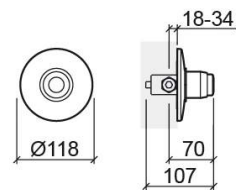

Eco concealed timed flow urinal tap - Chrome

Ref. 519054111

EAN Code. 5604815604375

Technical Information

Length: 107 mm

Diameter: Ø118 mm

Weight: 0.65 kg

Collection: Eco

Product type: Installation and Flush Systems

Material: Brass

Installation type: Concealed

Features

- Timed flush
- Internal installation
- Flush time - 10s
- Flush volume at 3 Bar - 2.31Lpf
- Water connection - G1/2"