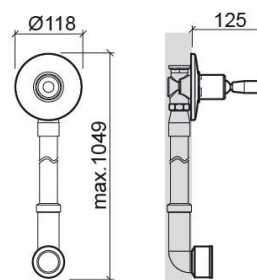

Eco concealed toilet flush valve with toggle lever - Chrome

Ref. 519494111

EAN Code. 5604815610260

Technical Information

Length: 125 mm

Diameter: Ø118 mm

Weight: 1.56 kg

Collection: [Eco](#)

Product type: Reduced mobility, Installation and Flush Systems

Material: Brass

Installation type: Concealed

Features

- Timed flush
- Internal installation
- Adjustable flush volume
- Flush time - 4s
- Flush volume at 3 Bar - 6Lpf