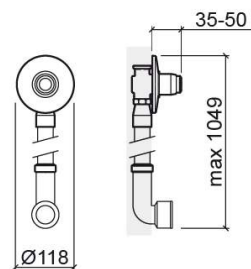

## Eco G1' concealed toilet flush valve - Chrome

Ref. 519194111

EAN Code. 5604815609141

## Technical Information

Length: 50 mm

Diameter: Ø118 mm

Weight: 1.20 kg

Collection: Eco

Product type: Installation and Flush Systems

Material: Brass

Installation type: Concealed

## Features

- Timed flush
- Internal installation
- Adjustable flush volume
- Flush time - 4s
- Flush volume at 3 Bar - 6Lpf