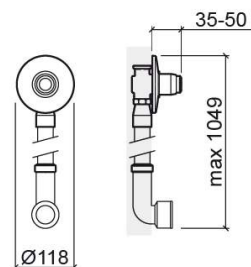

## Eco G1' concealed toilet flush valve - Chrome

Ref. 519194111

EAN Code. 5604815609141

## Technical Information

Length: 50 mm

Diameter: Ø118 mm

Weight: 1.20 kg

Collection: Eco

Product type: Installation and Flush Systems

Material: Brass

Installation type: Concealed

## Features

- Timed flush
- Internal installation
- Adjustable flush volume
- Flush time - 4s
- Flush volume at 3 Bar - 6Lpf