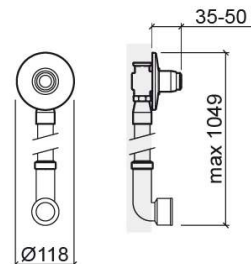

## Eco G1' concealed toilet flush valve - Chrome

Ref. 519194111

EAN Code. 5604815609141

## Technical Information

Length: 50 mm

Diameter: Ø118 mm

Weight: 1.20 kg

Collection: Eco

Product type: Installation and Flush Systems

Material: Brass

Installation type: Concealed

## Features

- Timed flush
- Internal installation
- Adjustable flush volume
- Flush time - 4s
- Flush volume at 3 Bar - 6Lpf