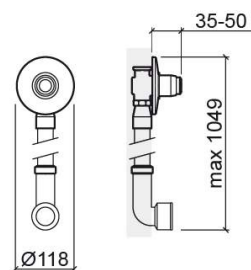

# Eco G3/4" concealed toilet flush valve - Chrome

Ref. 519094111

EAN Code. 5604815604436

## Technical Information

Length: 50 mm

Diameter: Ø118 mm

Weight: 1.20 kg

Collection: Eco

Product type: Installation and Flush Systems

Material: Brass

Installation type: Concealed

## Features

- Timed flush
- Internal installation
- Flush time - 4s
- Flush volume at 3 Bar - 6Lpf