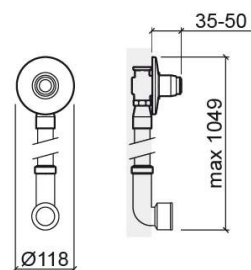

Eco G3/4" concealed toilet flush valve - Chrome

Ref. 519094111

EAN Code. 5604815604436

Technical Information

Length: 50 mm

Diameter: Ø118 mm

Weight: 1.20 kg

Collection: Eco

Product type: Installation and Flush Systems

Material: Brass

Installation type: Concealed

Features

- Timed flush
- Internal installation
- Flush time - 4s
- Flush volume at 3 Bar - 6Lpf

Downloads

Cleaning Manuals