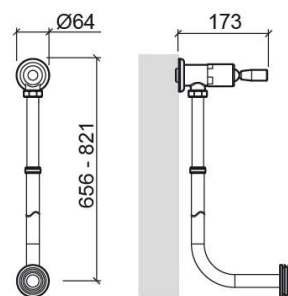

Eco horizontal toilet flush valve with toggle lever - Chrome

Ref. 519294111

EAN Code. 5604815610253

Technical Information

Length: 173 mm

Width: 64 mm

Height: 821 mm

Weight: 1.43 kg

Collection: Eco

Product type: Reduced mobility, Installation and Flush

Systems

Material: Brass

Installation type: Exterior

Features

- Timed flush
- External installation
- Adjustable flush volume
- Flush time - 4s
- Flush volume at 3 Bar - 6Lpf