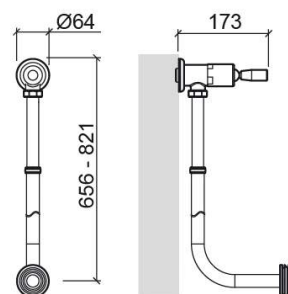

Eco horizontal toilet flush valve with toggle lever - Chrome

Ref. 519294111

EAN Code. 5604815610253

Technical Information

Length: 173 mm

Width: 64 mm

Height: 821 mm

Weight: 1.43 kg

Collection: Eco

Product type: Reduced mobility, Installation and Flush

Systems

Material: Brass

Installation type: Exterior

Features

- Timed flush
- External installation
- Adjustable flush volume
- Flush time - 4s
- Flush volume at 3 Bar - 6Lpf