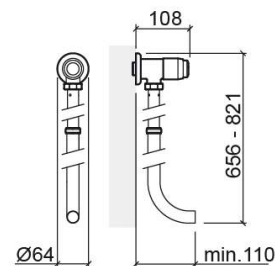

Eco horizontal toilet flush valve - Chrome

Ref. 519084111

EAN Code. 5604815604429

Technical Information

Length: 108 mm

Width: 64 mm

Height: 821 mm

Weight: 1.10 kg

Collection: Eco

Product type: Installation and Flush Systems

Material: Brass

Installation type: Exterior

Features

- Timed flush
- External installation
- Flush time - 4s
- Flush volume at 3 Bar - 6Lpf

Downloads