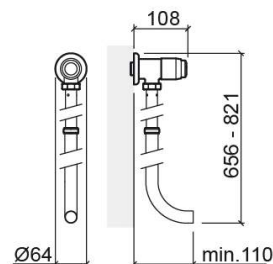

Eco horizontal toilet flush valve - Chrome

Ref. 519084111

EAN Code. 5604815604429

Technical Information

Length: 108 mm

Width: 64 mm

Height: 821 mm

Weight: 1.10 kg

Collection: Eco

Product type: Installation and Flush Systems

Material: Brass

Installation type: Exterior

Features

- Timed flush
- External installation
- Flush time - 4s
- Flush volume at 3 Bar - 6Lpf

Downloads