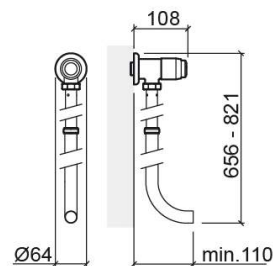

## Technical Information

Length: 108 mm

Width: 64 mm

Height: 821 mm

Weight: 1.10 kg

Collection: Eco

Product type: Installation and Flush Systems

Material: Brass