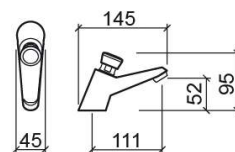

Eco timed flow basin tap - Chrome

Ref. 519034111

EAN Code. 5604815604368

Technical Information

Length: 145 mm

Width: 45 mm

Height: 95 mm

Weight: 0.85 kg

Collection: Eco

Product type: Taps

Style: Contemporary

Material: Brass

Installation type: Basin shelf

Features

- Flow rate adjustable at 3 Bar - 4-13L/min
- With anti-water hammer system
- Flexible connector included
- Fixing kit included
- Run time - 10s
- Timed flow tap
- Waste not included