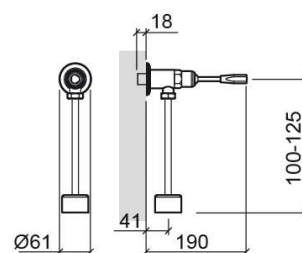

Eco timed flow urinal tap with toggle lever - Chrome

Ref. 519594111

EAN Code. 5604815610277

Technical Information

Length: 190 mm

Width: 61 mm

Height: 125 mm

Weight: 0.63 kg

Collection: Eco

Product type: Reduced mobility, Installation and Flush

Systems

Material: Brass

Installation type: Concealed

Features

- Timed flush
- External installation
- Adjustable flush volume
- Flush time - 10s
- Flush volume at 3 Bar - 2.31Lpf
- Water connection - G1/2"