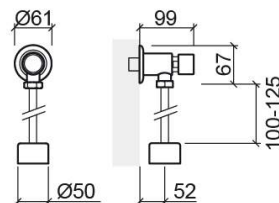

Eco timed flow urinal tap - Chrome

Ref. 519064111

EAN Code. 5604815604399

Technical Information

Length: 99 mm

Width: 61 mm

Height: 225 mm

Weight: 0.49 kg

Collection: Eco

Product type: Installation and Flush Systems

Material: Brass

Installation type: Concealed

Features

- Timed flush
- External installation
- Adjustable flush volume
- Flush time - 10s
- Flush volume at 3 Bar - 2.31Lpf
- Water connection - G1/2"