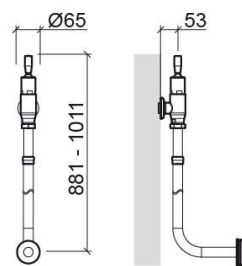

Eco vertical toilet flush valve with toggle lever - Chrome

Ref. 519684111

EAN Code. 5604815610246

Technical Information

Length: 53 mm

Width: 65 mm

Height: 1011 mm

Weight: 1.93 kg

Collection: Eco

Product type: Reduced mobility, Installation and Flush

Systems

Material: Brass

Features

- Timed flush
- External installation
- Adjustable flush volume
- Flush time - 4s
- Flush volume at 3 Bar - 6Lpf