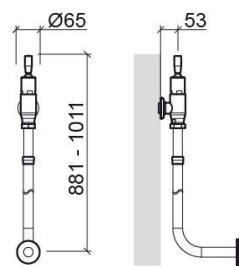

Eco vertical toilet flush valve with toggle lever - Chrome

Ref. 519684111

EAN Code. 5604815610246

Technical Information

Length: 53 mm

Width: 65 mm

Height: 1011 mm

Weight: 1.93 kg

Collection: Eco

Product type: Reduced mobility, Installation and Flush

Systems

Material: Brass

Features

- Timed flush
- External installation
- Adjustable flush volume
- Flush time - 4s
- Flush volume at 3 Bar - 6Lpf