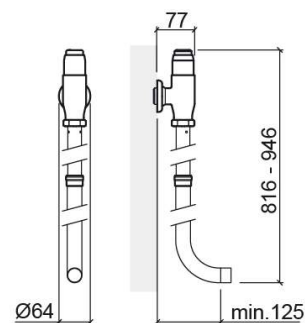

Eco vertical toilet flush valve - Chrome

Ref. 519074111

EAN Code. 5604815604412

Technical Information

Length: 77 mm

Width: 64 mm

Height: 946 mm

Weight: 1.70 kg

Collection: Eco

Product type: Installation and Flush Systems

Material: Brass

Installation type: Exterior

Features

- Timed flush
- External installation
- Flush time - 4s
- Flush volume at 3 Bar - 6Lpf

Downloads