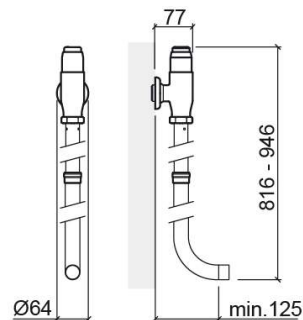

Eco vertical toilet flush valve - Chrome

Ref. 519074111

EAN Code. 5604815604412

Technical Information

Length: 77 mm

Width: 64 mm

Height: 946 mm

Weight: 1.70 kg

Collection: Eco

Product type: Installation and Flush Systems

Material: Brass

Installation type: Exterior

Features

- Timed flush
- External installation
- Flush time - 4s
- Flush volume at 3 Bar - 6Lpf

Downloads