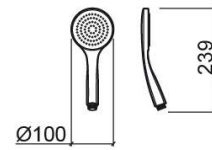

Eko hand shower - Matte black

Ref. 5639126

EAN Code. 5604815615920

Technical Information

Length: 242 mm

Width: 100 mm

Height: 57 mm

Weight: 0.19 kg

Collection: [Eko](#)

Product type: Kits, rails and hand showers

Style: Contemporary

Product Format: Round

Material: ABS

Features

- Flow rate at 3 Bar - 10L/min
- With silicone water outlets

Variations

White and Chrome

242x100x57 mm

Ref. 5639100

EAN Code. 5604815609653

Weight: 0.19 kg

Downloads

Cleaning Manuals

Cleaning Manual (PDF) ,