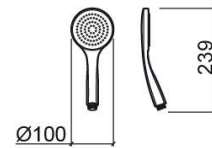

Eko hand shower - Matte black

Ref. 5639126

EAN Code. 5604815615920

Technical Information

Length: 242 mm

Width: 100 mm

Height: 57 mm

Weight: 0.19 kg

Collection: [Eko](#)

Product type: Kits, rails and hand showers

Style: Contemporary

Product Format: Round

Material: ABS

Features

- Flow rate at 3 Bar - 10L/min
- With silicone water outlets

Variations

White and Chrome

242x100x57 mm

Ref. 5639100

EAN Code. 5604815609653

Weight: 0.19 kg

Downloads

Cleaning Manuals

Cleaning Manual (PDF) ,