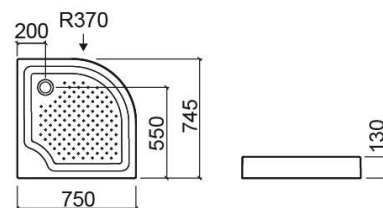

Elsy shower tray - White

Ref. 8000300000

EAN Code. 5604815400601

Description

Mosaico 90x90cm shower tray

Features

- Textured bottom
- Ø60mm waste with built-in trap not included

Technical Information

Length: 750 mm
Width: 745 mm
Height: 130 mm
Weight: 11.8 kg

Collection: [Elsy](#)

Product type: Shower trays

Style: Traditional

Product Format: Angular

Material: Acrylic

Installation type: Countertop

Variations

White

800x795x130 mm

Ref. 8000400000

EAN Code. 5604815400786

Weight: 13.6 kg

White

900x893x135 mm

Ref. 8000500000

EAN Code. 5604815400960

Weight: 14.8 kg

Downloads

Cleaning Manuals

Cleaning Manual (PDF) ,

2D & 3D Files

800030 CAD 2D (ZIP) , 800040 CAD 2D (ZIP) , 800050 CAD 2D (ZIP) , 800030 CAD 3D (ZIP) , 800040 CAD 3D (ZIP) , 800050 CAD 3D (ZIP) ,