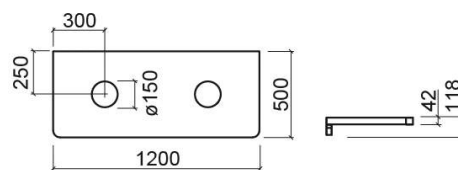

Emma basin shelf with 2 basin holes - White

Ref. 6109400

EAN Code. 5604815911947

Description

Emma 160cm basin shelf

Technical Information

Length: 1200 mm

Width: 500 mm

Height: 118 mm

Weight: 15 kg

Collection: [Emma](#)

Product type: Vanity units

Style: Contemporary

Product Format: Rectangular

Material: Walnut basin shelf - wood veneered

MDF; White basin shelf - lacquered MDF

Bowl position: Right; Left

Installation type: Wall hung

Features

- Fixing kit included (does not include plug or screws)
- Compatible with countertop basins w/o tap hole

Variations

White
1400x500x118 mm

Ref. 6109500
EAN Code. 5604815911954
Weight: 19 kg

White
1600x500x118 mm

Ref. 6109600
EAN Code. 5604815911978
Weight: 23 kg

Walnut
1200x500x118 mm

Ref. 6109487
EAN Code. 5604815911930
Weight: 15 kg

Walnut
1400x500x118 mm

Ref. 6109587
EAN Code. 5604815911961
Weight: 19 kg