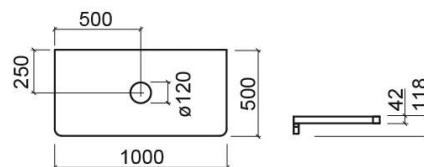

Emma basin shelf - White

Ref. 6109200

EAN Code. 5604815911909

Description

Emma 80cm basin shelf

Features

- Fixing kit included (does not include plug or screws)
- Compatible with countertop basins w/o tap hole

Technical Information

Length: 1000 mm

Width: 500 mm

Height: 118 mm

Weight: 11 kg

Collection: [Emma](#)

Product type: Vanity units

Style: Contemporary

Product Format: Rectangular

Material: Walnut basin shelf - wood veneered

MDF; White basin shelf - lacquered MDF

Bowl position: Centre

Installation type: Wall hung

Variations

White
1200x500x118 mm
Ref. 6109300
EAN Code. 5604815911916
Weight: 15 kg

White
800x500x118 mm
Ref. 6109100
EAN Code. 5604815911879
Weight: 10 kg

Walnut
1000x500x118 mm
Ref. 6109287
EAN Code. 5604815911893
Weight: 11 kg

Walnut
1200x500x118 mm
Ref. 6109387
EAN Code. 5604815911923
Weight: 15 kg