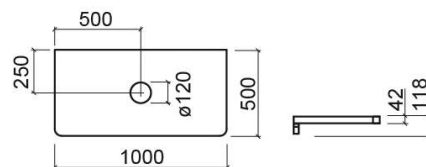

Emma basin shelf - White

Ref. 6109200

EAN Code. 5604815911909

Description

Emma 80cm basin shelf

Features

- Fixing kit included (does not include plug or screws)
- Compatible with countertop basins w/o tap hole

Technical Information

Length: 1000 mm

Width: 500 mm

Height: 118 mm

Weight: 11 kg

Collection: [Emma](#)

Product type: Vanity units

Style: Contemporary

Product Format: Rectangular

Material: Walnut basin shelf - wood veneered

MDF; White basin shelf - lacquered MDF

Bowl position: Centre

Installation type: Wall hung

Variations

White
1200x500x118 mm
Ref. 6109300
EAN Code. 5604815911916
Weight: 15 kg

White
800x500x118 mm
Ref. 6109100
EAN Code. 5604815911879
Weight: 10 kg

Walnut
1000x500x118 mm
Ref. 6109287
EAN Code. 5604815911893
Weight: 11 kg

Walnut
1200x500x118 mm
Ref. 6109387
EAN Code. 5604815911923
Weight: 15 kg