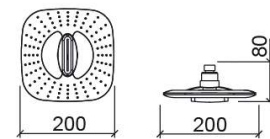

Enjoy shower head - White and Chrome

Ref. 5889210

EAN Code. 5604815612462

Technical Information

Length: 200 mm

Width: 200 mm

Height: 80 mm

Weight: 0.44 kg

Collection: [Enjoy](#)

Product type: Kits, rails and hand showers

Style: Contemporary

Product Format: Square

Material: ABS

Installation type: Wall mounted

Features

- With 2 jets - rain effect and waterfall effect
- With blue profile
- With anti-limescale silicone water outlets