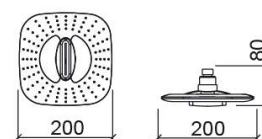

Enjoy shower head - White and Chrome

Ref. 5889210

EAN Code. 5604815612462

Technical Information

Length: 200 mm

Width: 200 mm

Height: 80 mm

Weight: 0.44 kg

Collection: [Enjoy](#)

Product type: Kits, rails and hand showers

Style: Contemporary

Product Format: Square

Material: ABS

Installation type: Wall mounted

Features

- With 2 jets - rain effect and waterfall effect
- With blue profile
- With anti-limescale silicone water outlets