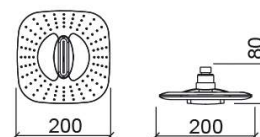

Enjoy shower head - White and Chrome

Ref. 5889210

EAN Code. 5604815612462

Technical Information

Length: 200 mm

Width: 200 mm

Height: 80 mm

Weight: 0.44 kg

Collection: [Enjoy](#)

Product type: Kits, rails and hand showers

Style: Contemporary

Product Format: Square

Material: ABS

Installation type: Wall mounted

Features

- With 2 jets - rain effect and waterfall effect
- With blue profile
- With anti-limescale silicone water outlets