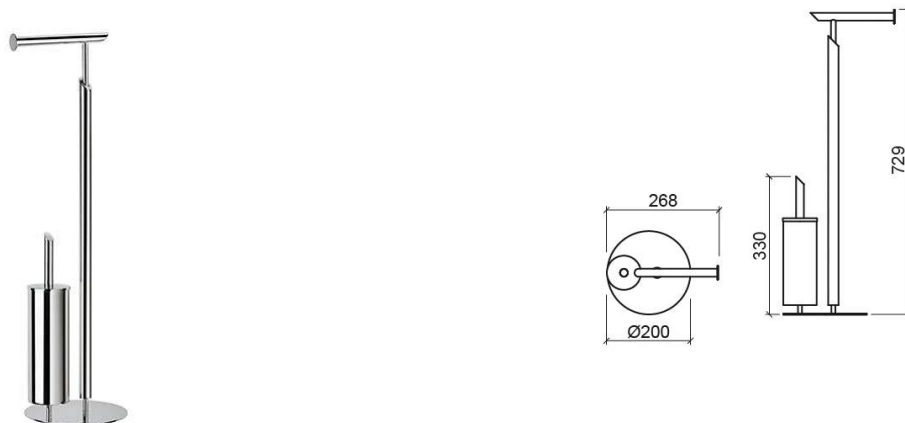

# Essencial freestanding toilet roll holder with toilet brush holder - Chrome

Ref. 4232011

EAN Code. 5604815917536

## Technical Information

Length: 268 mm

Height: 729 mm

Diameter: Ø200 mm

Weight: 2.38 kg

Collection: Essencial

Product type: Accessories

Style: Contemporary

Material: Stainless steel

Installation type: Countertop