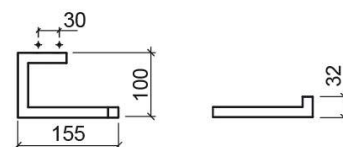

Essencial toilet roll holder - Chrome

Ref. 4231011

EAN Code. 5604815917512

Technical Information

Length: 155 mm

Width: 100 mm

Height: 32 mm

Weight: 0.21 kg