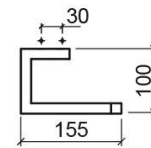

Essencial toilet roll holder - Chrome

Ref. 4231011

EAN Code. 5604815917512

Technical Information

Length: 155 mm

Width: 100 mm

Height: 32 mm

Weight: 0.21 kg