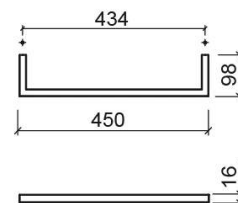

Essencial towel rail - Chrome

Ref. 4230711

EAN Code. 5604815917505

Technical Information

Length: 450 mm

Width: 98 mm

Height: 16 mm

Weight: 0.40 kg