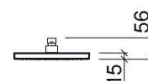

Essenza round shower head - Matte black

Ref. 5629026

EAN Code. 5604815615975

Technical Information

Height: 56 mm

Diameter: Ø200 mm

Weight: 0.76 kg

Collection: Essenza

Product type: Kits, rails and hand showers

Style: Contemporary

Product Format: Round

Material: ABS

Installation type: Wall mounted

Features

- Flow rate at 3 Bar - 16L/min
- With silicone water outlets

Downloads