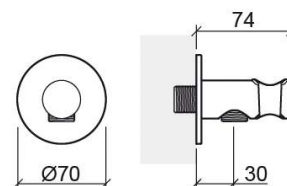

Essenza round shower outlet elbow with bracket - Matte black

Ref. 5590426

EAN Code. 5604815616064

Technical Information

Length: 74 mm

Diameter: Ø70 mm

Weight: 0.39 kg

Collection: [Componentes, Essenza](#)

Product type: Kits, rails and hand showers

Material: ABS; Brass

Features

- With wall bracket
- Compatible with concealed 4- or 5-way mixers

Downloads

2D & 3D Files

[55904 CAD 2D \(ZIP\)](#) , [55904 CAD 3D \(ZIP\)](#) ,