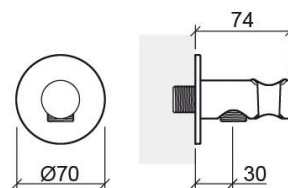

Essenza round shower outlet elbow with bracket - Matte black

Ref. 5590426

EAN Code. 5604815616064

Technical Information

Length: 74 mm

Diameter: Ø70 mm

Weight: 0.39 kg

Collection: [Componentes, Essenza](#)

Product type: Kits, rails and hand showers

Material: ABS; Brass

Features

- With wall bracket
- Compatible with concealed 4- or 5-way mixers

Downloads

2D & 3D Files

55904 CAD 2D (ZIP) , 55904 CAD 3D (ZIP) ,

Assembly Instructions