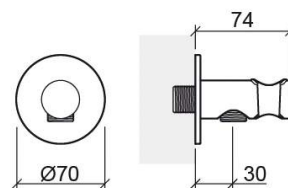

Essenza round shower outlet elbow with bracket - Matte black

Ref. 5590426

EAN Code. 5604815616064

Technical Information

Length: 74 mm

Diameter: Ø70 mm

Weight: 0.39 kg

Collection: [Componentes, Essenza](#)

Product type: Kits, rails and hand showers

Material: ABS; Brass

Features

- With wall bracket
- Compatible with concealed 4- or 5-way mixers

Downloads

2D & 3D Files

[55904 CAD 2D \(ZIP\)](#) , [55904 CAD 3D \(ZIP\)](#) ,