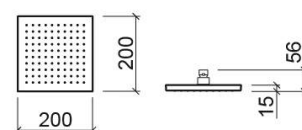

## Technical Information

Length: 200 mm

Width: 200 mm

Height: 56 mm

Weight: 1.05 kg

Collection: [Essenza](#)

Product type: Kits, rails and hand showers

Style: Contemporary