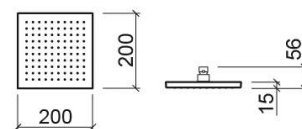

Essenza square shower head - Matte black

Ref. 5599026

EAN Code. 5604815615968

Technical Information

Length: 200 mm

Width: 200 mm

Height: 56 mm

Weight: 1.05 kg

Collection: [Essenza](#)

Product type: Kits, rails and hand showers

Style: Contemporary

Product Format: Square

Material: ABS

Installation type: Wall mounted

Features

- Flow rate at 3 Bar - 14.5L/min
- With silicone water outlets