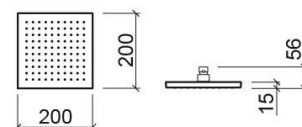

Essenza square shower head - Matte black

Ref. 5599026

EAN Code. 5604815615968

Technical Information

Length: 200 mm

Width: 200 mm

Height: 56 mm

Weight: 1.05 kg

Collection: [Essenza](#)

Product type: Kits, rails and hand showers

Style: Contemporary

Product Format: Square

Material: ABS

Installation type: Wall mounted

Features

- Flow rate at 3 Bar - 14.5L/min
- With silicone water outlets