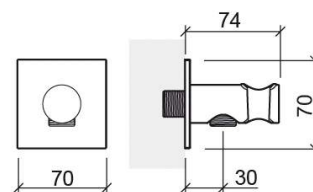

Essenza square shower outlet elbow with bracket - Matte black

Ref. 5590326

EAN Code. 5604815616057

Technical Information

Length: 74 mm

Width: 70 mm

Height: 70 mm

Weight: 0.41 kg

Collection: [Componentes, Essenza](#)

Product type: Kits, rails and hand showers

Material: ABS; Brass

Features

- With wall bracket
- Compatible with concealed 4- or 5-way mixers

Downloads

2D & 3D Files

[55903 CAD 2D \(ZIP\)](#) , [55903 CAD 3D \(ZIP\)](#) ,