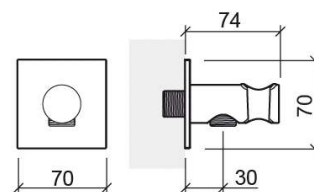

Essenza square shower outlet elbow with bracket - Matte black

Ref. 5590326

EAN Code. 5604815616057

Technical Information

Length: 74 mm

Width: 70 mm

Height: 70 mm

Weight: 0.41 kg

Collection: [Componentes, Essenza](#)

Product type: Kits, rails and hand showers

Material: ABS; Brass

Features

- With wall bracket
- Compatible with concealed 4- or 5-way mixers

Downloads

2D & 3D Files

[55903 CAD 2D \(ZIP\)](#) , [55903 CAD 3D \(ZIP\)](#) ,