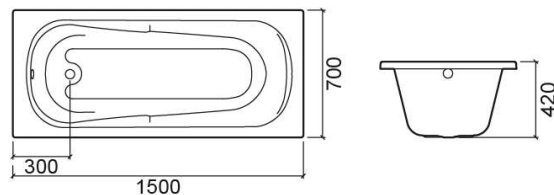

Eva bath - White

Discontinued

Ref. 8006000000

EAN Code. 5604815402988

Description

Eva 160x75cm bath

Discontinued product - available until permanent stock rupture.

Features

- Textured bottom
- Waste not included

Technical Information

Length: 1500 mm

Width: 700 mm

Height: 420 mm

Weight: 17.7 kg

Collection: [Eva](#)

Product type: Baths

Style: Traditional

Product Format: Rectangular

Material: Acrylic

Installation type: Standard

Variations

White (Discontinued)

1600x700x420 mm

Ref. 8001000000

EAN Code. 5604815401257

Weight: 19.9 kg

White (Discontinued)

1600x750x420 mm

Ref. 8035000000

EAN Code. 5604815404494

Weight: 18.2 kg

Downloads