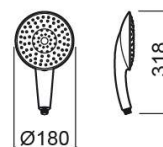

Extra-Large Ø180 hand shower - Chrome

Ref. 5849111

EAN Code. 5604815608533

Technical Information

Length: 318 mm

Width: 180 mm

Height: 123 mm

Weight: 0.40 kg

Collection: [Extra-Large](#)

Product type: Kits, rails and hand showers

Style: Traditional

Product Format: Round

Material: ABS

Features

- With silicone water outlets

Downloads