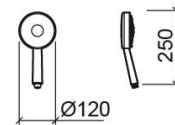

## Technical Information

Length: 250 mm

Width: 120 mm

Height: 54 mm

Weight: 0.40 kg

Collection: [Face](#)

Product type: Kits, rails and hand showers

Style: Contemporary