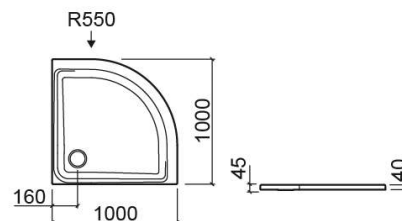

Face quadrant shower tray - White

Ref. 8001900000

EAN Code. 5604815419085

Description

Face 90x90cm shower tray

Discontinued product - available until permanent stock rupture.

Features

- Ø90mm waste with built-in trap not included
- Low profile tray

Technical Information

Length: 1000 mm

Width: 1000 mm

Height: 40 mm

Weight: 15.9 kg

Collection: [Face](#)

Product type: Shower trays

Style: Traditional

Product Format: Angular

Material: Acrylic

Installation type: Countertop

Variations

White
800x800x40 mm
Ref. 8001700000
EAN Code. 5604815401479
Weight: 14.9 kg

White
900x900x40 mm
Ref. 8001800000
EAN Code. 5604815401486
Weight: 15.2 kg

Pergamon (Discontinued)
1000x1000x40 mm
Ref. 8001900005
EAN Code. 5604815421149
Weight: 15.9 kg

Pergamon (Discontinued)
800x800x40 mm
Ref. 8001700005
EAN Code. 5604815419290
Weight: 14.9 kg

Pergamon (Discontinued)
900x900x40 mm
Ref. 8001800005
EAN Code. 5604815419542
Weight: 15.2 kg