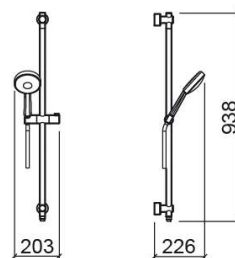

## Technical Information

Length: 226 mm

Width: 203 mm

Height: 938 mm

Weight: 2.48 kg

Collection: Face

Product type: Kits, rails and hand showers

Style: Contemporary

Product Format: Round

Material: ABS; Brass

Installation type: Wall mounted

## Features

- Hand shower - 3 functions
- Compatible with concealed 3-way mixer
- Fixing kit included
- Swivel wall bracket with adjustable height
- Hand shower, 1.50m shower hose and wall bracket included