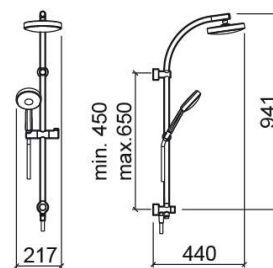

Face shower kit for exposed shower valve - Chrome

Discontinued

Ref. 5R89080111

EAN Code. 5604815806014

Description

Discontinued product - available until permanent stock rupture.

Technical Information

Length: 440 mm

Width: 217 mm

Height: 941 mm

Weight: 4.13 kg

Collection: [Face](#)

Product type: [Kits, rails and hand showers](#)

Style: [Contemporary](#)

Product Format: [Round](#)

Material: [ABS; Brass](#)

Installation type: [Wall mounted](#)

Features

- Hand shower - 3 functions
- Compatible with external mixer (not included)
- Fixing kit included
- Swivel wall bracket with adjustable height
- Hand shower, shower head, 1.50m and 0.70m shower hoses and wall bracket included