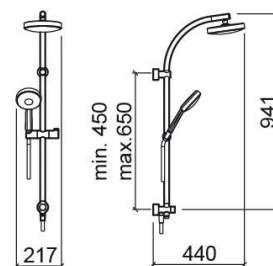

Face shower kit for exposed shower valve - Chrome

Discontinued

Ref. 5R89080111

EAN Code. 5604815806014

Description

Discontinued product - available until permanent stock rupture.

Technical Information

Length: 440 mm

Width: 217 mm

Height: 941 mm

Weight: 4.13 kg

Collection: [Face](#)

Product type: Kits, rails and hand showers

Style: Contemporary

Product Format: Round

Material: ABS; Brass

Installation type: Wall mounted

Features

- Hand shower - 3 functions
- Compatible with external mixer (not included)
- Fixing kit included
- Swivel wall bracket with adjustable height
- Hand shower, shower head, 1.50m and 0.70m shower hoses and wall bracket included