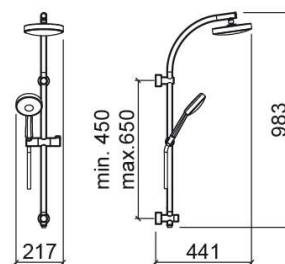

# Face shower kit with shower head for concealed shower valve - Chrome

Ref. 5R89070111

EAN Code. 5604815806007

## Technical Information

Length: 441 mm

Width: 217 mm

Height: 983 mm

Weight: 3.93 kg

Collection: Face

Product type: Kits, rails and hand showers

Style: Contemporary

Product Format: Round

Material: ABS; Brass

Installation type: Wall mounted

## Features

- Hand shower - 3 functions
- Compatible with concealed 3-way mixer
- Fixing kit included
- Swivel wall bracket with adjustable height
- Hand shower, shower head, 1.50m shower hose and wall bracket included