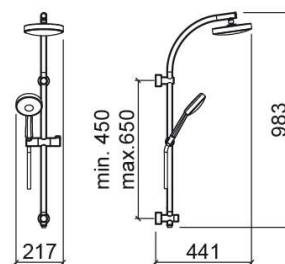

Face shower kit with shower head for concealed shower valve - Chrome

Ref. 5R89070111

EAN Code. 5604815806007

Technical Information

Length: 441 mm

Width: 217 mm

Height: 983 mm

Weight: 3.93 kg

Collection: Face

Product type: Kits, rails and hand showers

Style: Contemporary

Product Format: Round

Material: ABS; Brass

Installation type: Wall mounted

Features

- Hand shower - 3 functions
- Compatible with concealed 3-way mixer
- Fixing kit included
- Swivel wall bracket with adjustable height
- Hand shower, shower head, 1.50m shower hose and wall bracket included