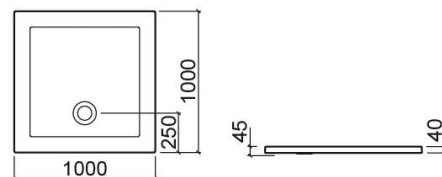

Face square shower tray - White

Ref. 8002900000

EAN Code. 5604815419412

Description

Face 100x100cm shower tray

Discontinued product - available until permanent stock rupture.

Features

- Ø90mm waste with built-in trap not included
- Low profile tray

Technical Information

Length: 1000 mm

Width: 1000 mm

Height: 40 mm

Weight: 16 kg

Collection: [Face](#)

Product type: Shower trays

Style: Contemporary

Product Format: Square

Material: Acrylic

Installation type: Countertop

Variations

White
900x900x40 mm
Ref. 8002800000
EAN Code. 5604815419436
Weight: 14 kg

Pergamon (Discontinued)
900x900x40 mm
Ref. 8002800005
EAN Code. 5604815419443
Weight: 14 kg

Pergamon (Discontinued)
1000x1000x40 mm
Ref. 8002900005
EAN Code. 5604815419429
Weight: 16 kg

Downloads

Cleaning Manuals

Cleaning Manual (PDF) ,

2D & 3D Files

800280 CAD 2D (ZIP) , 800290 CAD 2D (ZIP) , 800280 CAD 3D (ZIP) , 800290 CAD 3D (ZIP) ,