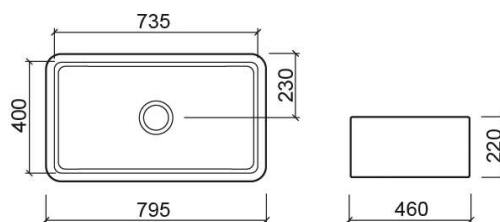

Farmhouse 1-bowl kitchen sink with waste - White

Ref. 740100V

EAN Code. 5604815328400

Technical Information

Length: 795 mm

Width: 460 mm

Height: 220 mm

Weight: 36.20 kg

Collection: [Farmhouse](#)

Product type: Kitchen sinks

Style: Traditional

Product Format: Rectangular

Material: Ceramic

Installation type: Countertop; Apron Front

Features

- Trap not included
- Waste included
- Ø90 waste included
- With round overflow